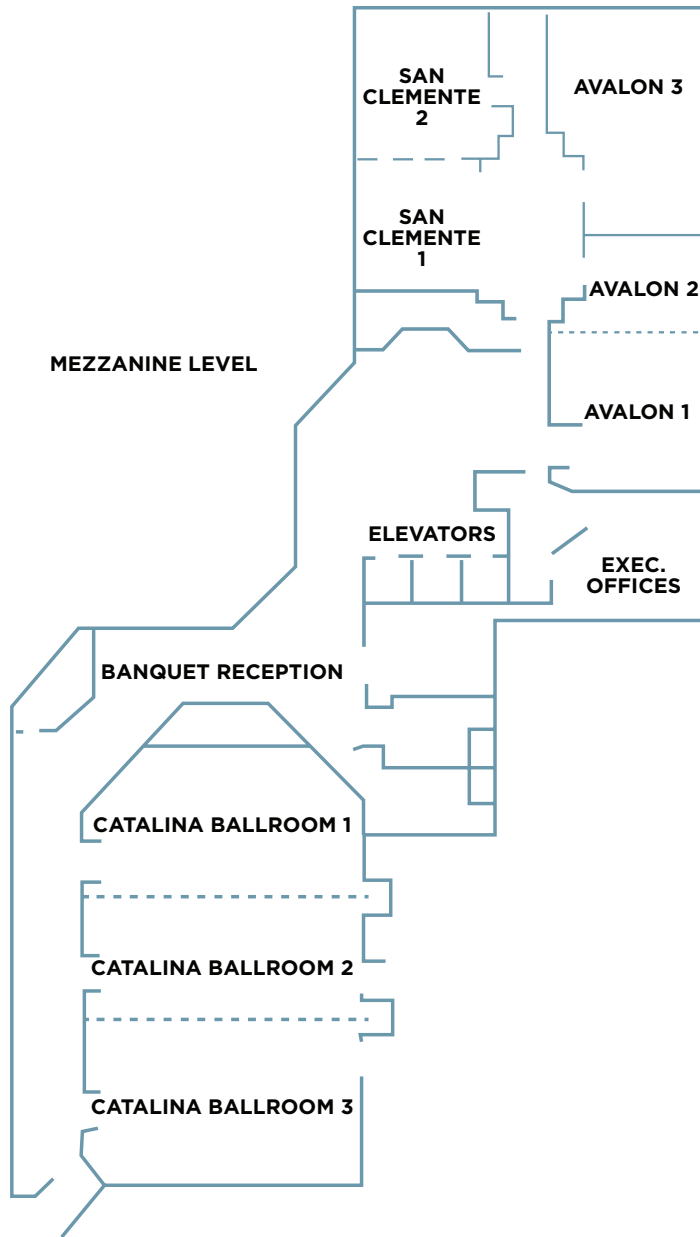

SONESTA IRVINE - ORANGE COUNTY AIRPORT

LET'S GET DOWN TO THE DETAILS

MEETING ROOM CAPACITY CHART

Name of Room	Dimensions	Square Feet	Ceiling Height	Reception	Banquet	Theater	Classroom
Catalina Ballroom	50' x 75'	3710	18'	400	280	350	200
Catalina Ballroom 1	50' x 25'	1270	18'	120	100	70	70
Catalina Ballroom 2	50' x 22'	1130	18'	110	80	60	50
Catalina Ballroom 3	50' x 26'	1310	18'	150	110	100	100
Avalon	27' x 60'	1625	8'	130	120	120	110
Avalon 1	27' x 21'	580	8'	30	30	30	25
Avalon 2	27' x 16'	420	8'	20	20	25	15
Avalon 3	27' x 23'	625	8'	50	50	50	30
San Clemente	27' x 43'	1150	8'	110	80	70	48
San Clemente 1	27' x 19'	525	8'	50	40	30	24
San Clemente 2	27' x 23'	625	8'	50	40	30	24
Boardroom (402)	15' x 21'	310	8'	-	-	-	-
Corona (433)	15' x 21'	310	8'	-	-	-	-
Laguna (302)	15' x 21'	310	8'	-	-	-	-

* Our meeting room capacities have been calculated using the Meeting Professional International Comfort Calculator.

MEETING ROOM PLANS

SONESTA IRVINE – ORANGE COUNTY AIRPORT

HOTEL HIGHLIGHTS

- Complimentary shuttle service to and from John Wayne Airport
- Complimentary wireless high-speed Internet throughout the hotel
- 24-hour business center
- 24-hour food pantry
- Fitness center, indoor pool, outdoor sports court
- Guest laundry facilities
- Same-day dry cleaning
- Full service restaurant, lounge & in-room dining
- Short drive to local beaches

MEETING AND BUSINESS SERVICES

- Over 7500 square feet of event space
- Largest room seats up to 400 guests theater style
- Complimentary wireless high-speed Internet access
- 3 Executive boardrooms
- Ballrooms are conveniently located on the 2nd floor
- Professional in-house audio/visual equipment
- Video-conference capabilities